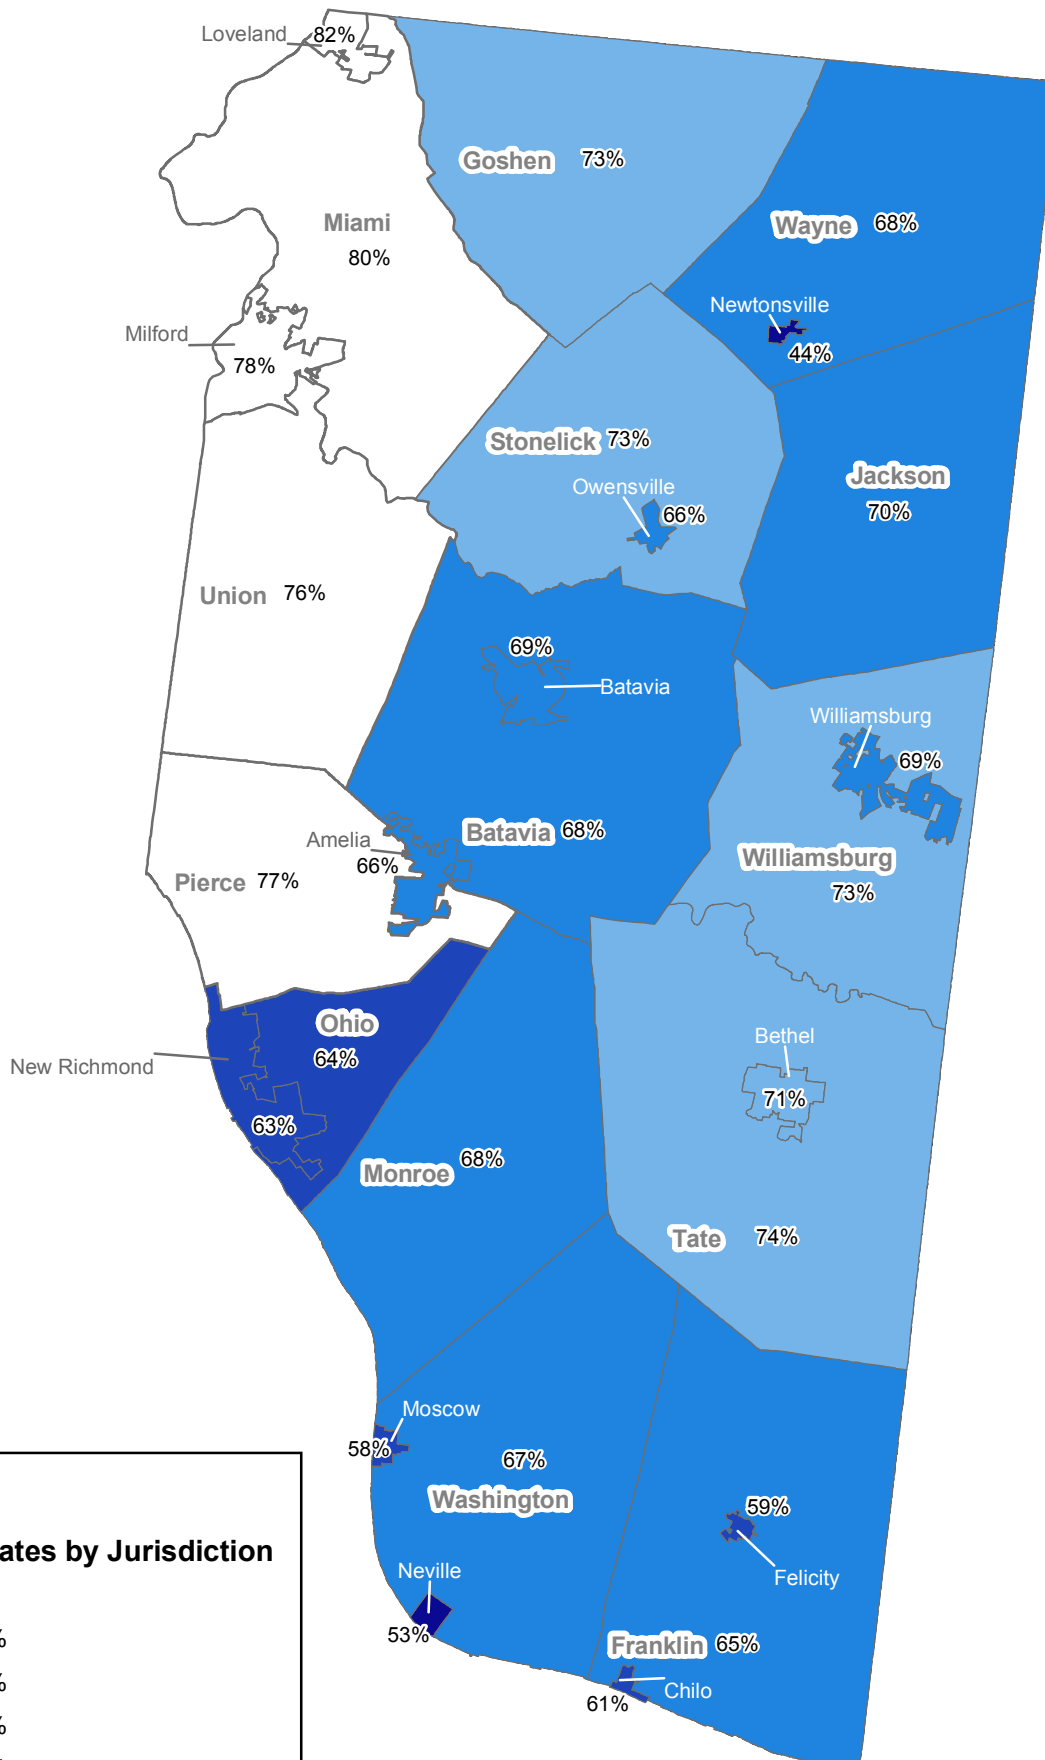

Census 2000 Mail Response Rates

Legend

Response Rates by Jurisdiction

Rate %

- 44 - 53 %
- 54 - 64 %
- 65 - 70 %
- 71 - 74 %
- 75 - 82 %

Source: U.S. Census Bureau; Detroit Regional Office